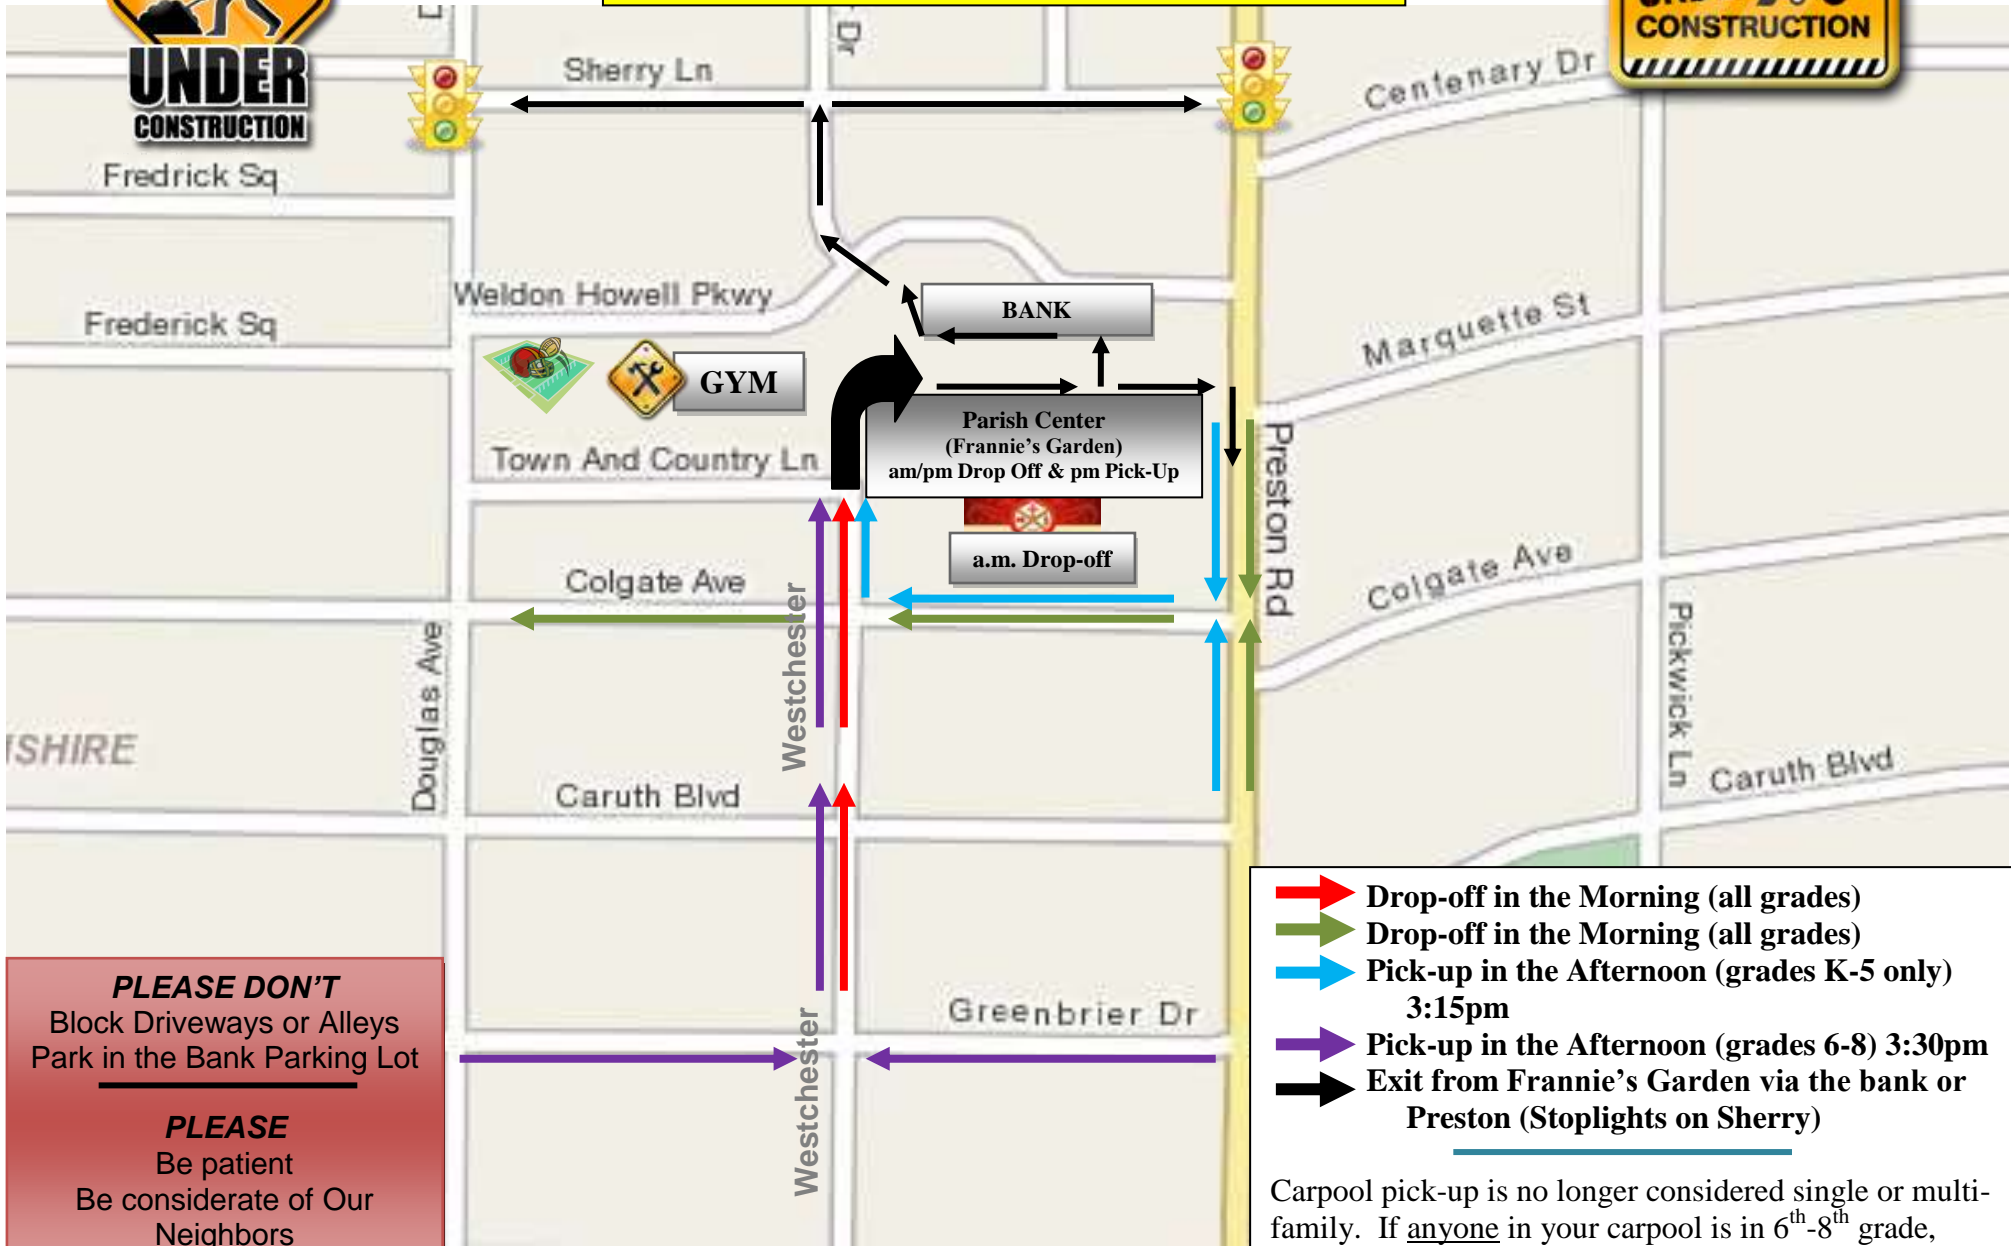

CKS Carpool Lanes during Construction

PLEASE DON'T
Block Driveways or Alleys
Park in the Bank Parking Lot

PLEASE
Be patient
Be considerate of Our
Neighbors

- ➔ Drop-off in the Morning (all grades)
 - ➔ Drop-off in the Morning (all grades)
 - ➔ Pick-up in the Afternoon (grades K-5 only)
3:15pm
 - ➔ Pick-up in the Afternoon (grades 6-8) 3:30pm
 - ➔ Exit from Frannie's Garden via the bank or
Preston (Stoplights on Sherry)
- Carpool pick-up is no longer considered single or multi-family. If anyone in your carpool is in 6th-8th grade, **YOU MUST USE** the 3:30pm carpool lanes.